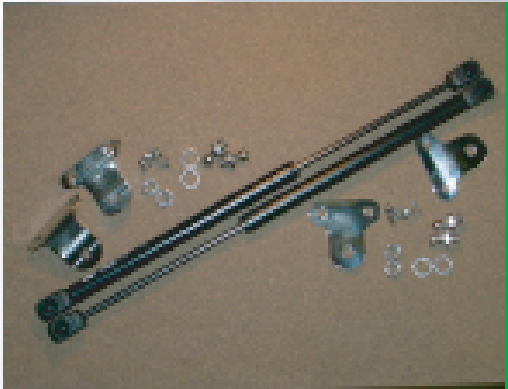

WOODIE TAILGATE PARTS

Strut kit stainless
0449515-54

Strut kit without struts in stainless
044951-

Strut kit installed in a 49-51 Ford/Mercury

1949-51 Tail lamp foot and leg
044951-53

1949-51 Tail gate wear strips
044951-46