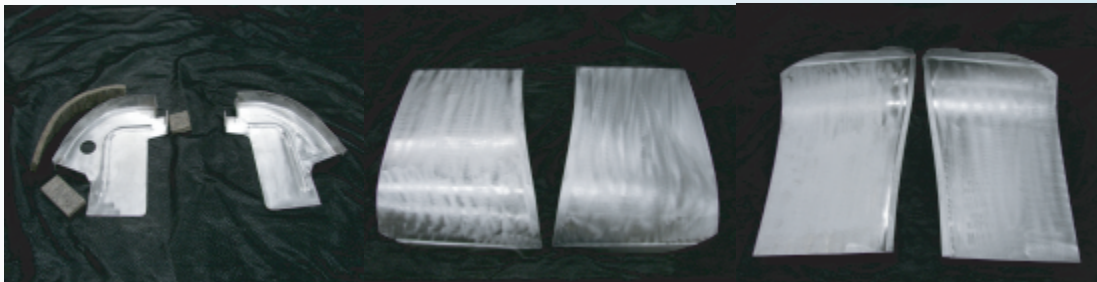

# SHEET METAL PICTURES

*074951-510L*

*A-post floor supports  
074951-510L*

*C-post filler panels  
074951-502L and - 502R*

*Front fender outer skin patch  
074951-503L and 074951-503R*

*074950-512L*

*B-post floor supports  
074950-512L and -512R*

*Rocker panel extensions  
064951-500L and -500R*

*Rocker panel extension  
064951-500R*

*Rear wheel tub forward repair panel  
074951-517LF and -517RF*

*074951-517RF*