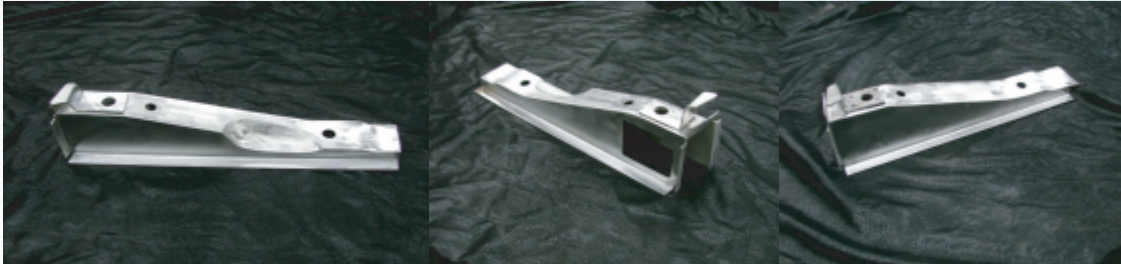

# SHEET METAL PICTURES

*074951-510L*

*A-post floor supports  
074951-510L*

*C-post filler panels  
074951-502L and - 502R*

*Front fender outer skin patch  
074951-503L and 074951-503R*

*074950-512L*

*B-post floor supports  
074950-512L and -512R*

*Rocker panel extensions  
064951-500L and -500R*

*Rocker panel extension  
064951-500R*

*Rear wheel tub forward repair panel  
074951-517LF and -517RF*

*074951-517RF*